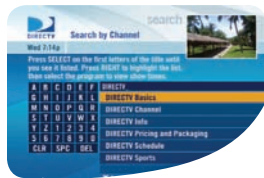

SEARCH

Locate a particular program, movie or sports event — even shows starring a favorite actor in a snap with this convenient feature.