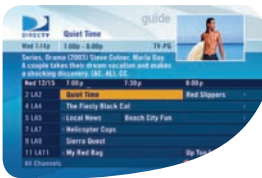

ADVANCED PROGRAM GUIDE®

View DIRECTV® channels on one simple guide, and sneak a peak at what's coming with up to 3.5 days of program listings.